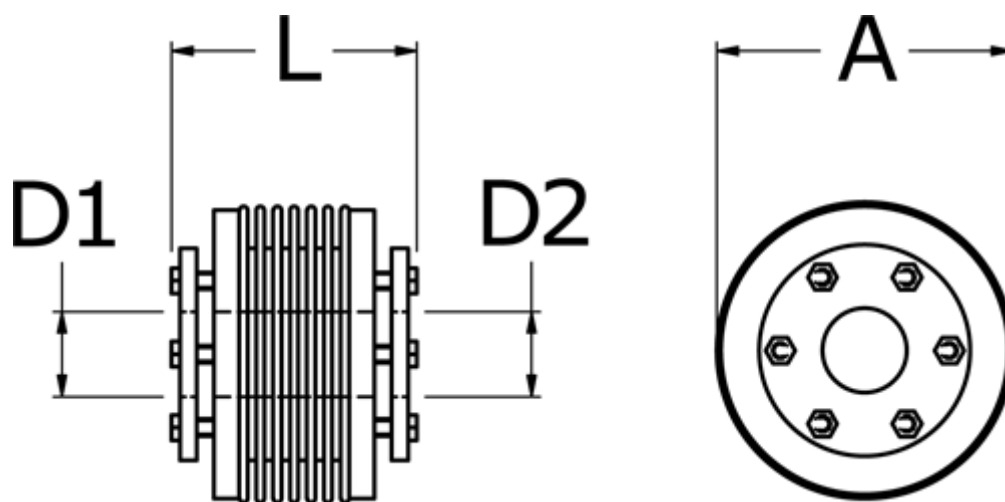

Data Sheet

Article number: 3330502000783040

Description: Bellow coupling type 5 size200
Length 78 mm, bore 30/40 mm

Measures

A	= 90
D1	= 30
D2	= 40
L	= 78
Nom. torque NM (Tkn)	= 200